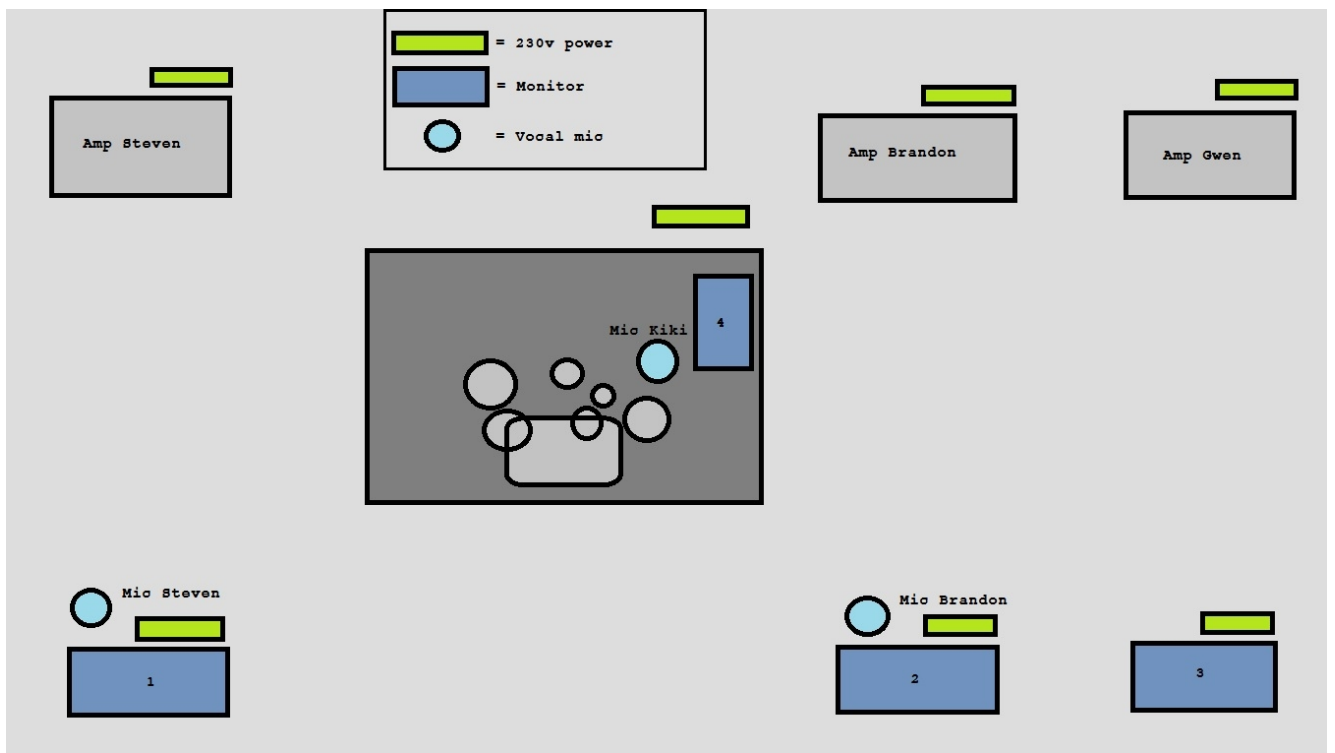

Gwen:

- Mix of vocals (level: mid to loud)
- Own guitar (level: low)
- Guitar Steven (level: medium)
- Bass (level: medium)

Brandon:

- Mix of vocals (level: mid to loud)
- Mix of guitars (level: medium)
- Bass (level: low)
- Kick (level: medium)
- Snare (level: low)

STAGE PLAN

CONTACT INFORMATION

E-mail: nighthawkerband@gmail.com
Tel.: +31 (0)636172637